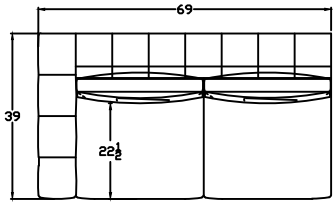

155120- TWO ARM SOFA

155117L- ONE ARM SOFA

155157R- ONE ARM DOUBLE CHAISE

155110L- ONE ARM LOVESEAT

155114- ARMLESS SOFA

155107R- ONE ARM CHAISE

155105 CORNER CHAIR

155109- ARMLESS LOVESEAT

This schematic is current as of JUNE 26 , 2023
 Lazar reserves the right to change dimensions and/or products offered.
 A more recent schematic may be available for this series at www.lazarind.com
 NOTE: L or R is determined by facing the piece.