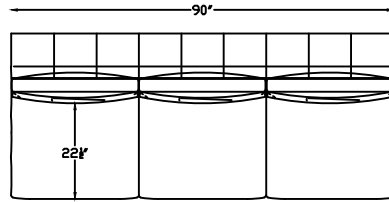

155120- TWO ARM SOFA

155117L- ONE ARM SOFA

155157R- ONE ARM DOUBLE CHAISE

155110L- ONE ARM LOVESEAT

155114- ARMLESS SOFA

155107R- ONE ARM CHAISE

155105 CORNER CHAIR

155109- ARMLESS LOVESEAT

This schematic is current as of JUNE 26 , 2023
 Lazar reserves the right to change dimensions and/or products offered.
 A more recent schematic may be available for this series at www.lazarind.com
 NOTE: L or R is determined by facing the piece.