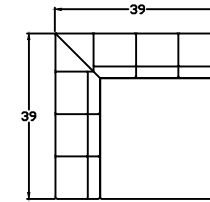

155120- TWO ARM SOFA

155117L- ONE ARM SOFA

155157R- ONE ARM DOUBLE CHAISE

155110L- ONE ARM LOVESEAT

155114- ARMLESS SOFA

155107R- ONE ARM CHAISE

155105 CORNER CHAIR

155109- ARMLESS LOVESEAT

This schematic is current as of JUNE 26 , 2023
 Lazar reserves the right to change dimensions and/or products offered.
 A more recent schematic may be available for this series at www.lazarind.com
 NOTE: L or R is determined by facing the piece.