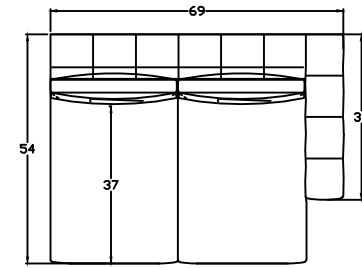

155120- TWO ARM SOFA

155117L- ONE ARM SOFA

155157R- ONE ARM DOUBLE CHAISE

155110L- ONE ARM LOVESEAT

155114- ARMLESS SOFA

155107R- ONE ARM CHAISE

155105 CORNER CHAIR

155109- ARMLESS LOVESEAT

This schematic is current as of JUNE 26 , 2023
 Lazar reserves the right to change dimensions and/or products offered.
 A more recent schematic may be available for this series at www.lazarind.com
 NOTE: L or R is determined by facing the piece.