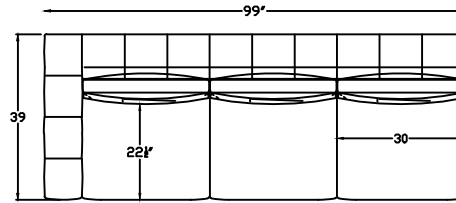

155120- TWO ARM SOFA

155117L- ONE ARM SOFA

155157R- ONE ARM DOUBLE CHAISE

155110L- ONE ARM LOVESEAT

155114- ARMLESS SOFA

155107R- ONE ARM CHAISE

155105 CORNER CHAIR

155109- ARMLESS LOVESEAT

This schematic is current as of JUNE 26 , 2023
 Lazar reserves the right to change dimensions and/or products offered.
 A more recent schematic may be available for this series at www.lazarind.com
 NOTE: L or R is determined by facing the piece.